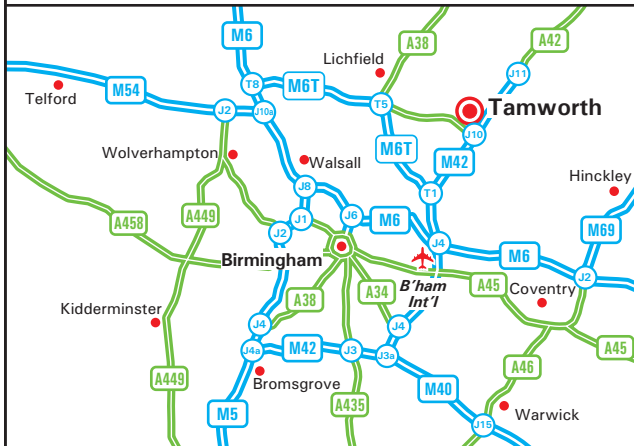

UNIPART LOGISTICS

Sainsbury's Distribution Depot
 Relay Park
 Relay Drive
 Tamworth B77 5PR
 Tel: 01827 264313
 www.unipartlogistics.com

From M42 Northbound

- Leave the M42 at Junction 10 (signed Tamworth).
- At the roundabout at the top of the slip road take the second exit onto Green Lane.
- Continue straight over the first roundabout onto Relay Drive
- Turn left at the next roundabout (see inset).

From M42 Southbound

- Leave the M42 at Junction 10 (signed Tamworth).
- At the roundabout at the top of the slip road take the fifth exit onto Green Lane.
- Continue straight over the first roundabout onto Relay Drive
- Turn left at the next roundabout (see inset).

By Train

- Tamworth receives services from Birmingham New Street, Nottingham, Derby, Burton upon Trent, Nuneaton and Stafford.
- Taxis are available from outside the station.
- For further train service information, please telephone the National Rail Enquiry Line on 08457 48 49 50.