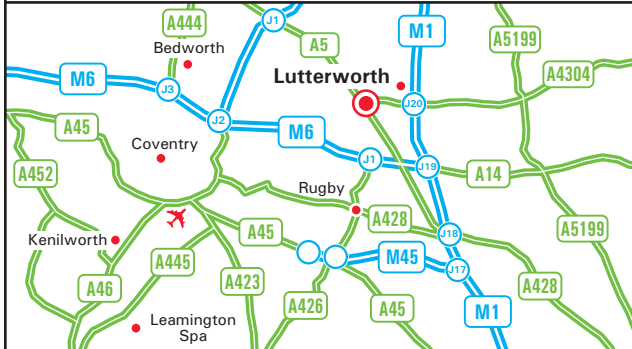

UNIPART TECHNOLOGY LOGISTICS

Vulcan Point
 Vulcan Way
 Magna Park
 Lutterworth LE17 4XR
 Tel: 01455 204080
 Fax: 01455 204135
 www.utl.co.uk

From the M1

- Leave the M1 at junction 20 (signed Lutterworth A4303 & Rugby A426).
- Join the A4303 and continue straight over at the roundabout junction with the A426.
- Remain on the A4303 over a further roundabout and at the next roundabout take the second exit, into Magna Park.
- Continue over the first roundabout onto Hunter Boulevard and at the next roundabout turn right.
- Continue straight over the next roundabout and turn left into Vulcan Way.
- We are located at the end on the right hand side (see inset).

From the M6

- Leave the M6 at junction 1 (signed Rugby, Lutterworth A426).
- Follow the A426 towards Lutterworth.
- At the roundabout with the A5, take the first exit onto the A5.
- Remain on the A5 for 2.5 miles until you come to a further roundabout.
- Take the fourth exit onto the A4303.
- At the next roundabout take the first exit, into Magna Park.
- Continue over the first roundabout onto Hunter Boulevard and at the next roundabout turn right.
- Continue straight over the next roundabout and turn left into Vulcan Way.
- We are located at the end on the right hand side (see inset).

By Train

- The nearest mainline station is Rugby Midland station and it is served by trains from Coventry, B'ham International, B'ham New Street, Northampton, Milton Keynes Central and London Euston stations.
- Taxis are available at Rugby Midland Station.