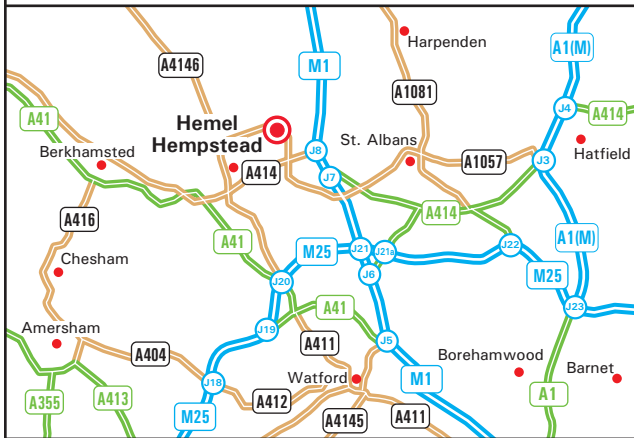

Swallowdale Lane
Hemel Hempstead HP2 7FZ
www.unipartlogistics.com

From M1 (North or South bound)

- Leave the M1 at junction 8 and follow signs for A414, Hemel Hempstead.
- Continue straight over the first roundabout and then at the next roundabout, take the third exit into Maylands Avenue (A4147).
- Continue along Maylands Avenue, until the next roundabout.
- Turn right onto Swallowdale Lane.
- We are located on the left hand side (see inset).

From Aylesbury / A41

- Follow the A41 eastbound.
- Leave the A41 at junction for Hemel Hempstead, A414.
- At the Magic Roundabout, follow the A414 for St. Albans.
- Continue straight over the next two roundabouts, then take the first exit at the third roundabout into Maylands Avenue.
- Continue along Maylands Avenue, until the next roundabout.
- Turn right onto Swallowdale Lane.
- We are located on the left hand side (see inset)

By Train

- Hemel Hempstead Station receives regular services from London Euston.
- Taxis are available at the station.