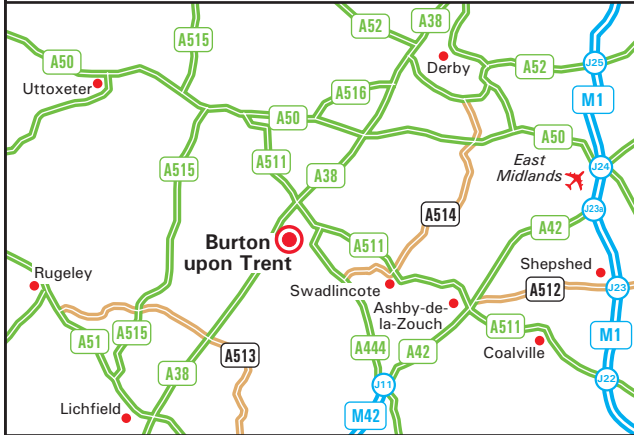

UNIPART LOGISTICS

c/o Waterstone's Book Hub
 Fifth Avenue, Centrum 100
 Burton upon Trent, Staffordshire DE14 2UZ
 Tel: 01283 504900
 www.unipartlogistics.com
 Satellite Navigation postcode DE14 2WS

From A38

- Leave the A38 junction with the A5121, south of Burton upon Trent.
- At the roundabout at the top of the slip road, take the first exit onto the A5121.
- At the next roundabout, take the first exit onto the A5121 (Wellington Road).
- At the next roundabout, take the second exit onto the Parkway.
- Continue straight over two roundabouts.
- At the next roundabout, turn right.
- We are located on the right (see inset).

From A50

- Leave the A50 at the junction signposted A38 and Derby.
- Join the A38 southbound towards Burton upon Trent and Lichfield.
- Follow directions above "From A38".

By Train

- Burton upon Trent is on the main line route from Birmingham to Derby.
- It is also served by trains from Loughborough and Leicester.