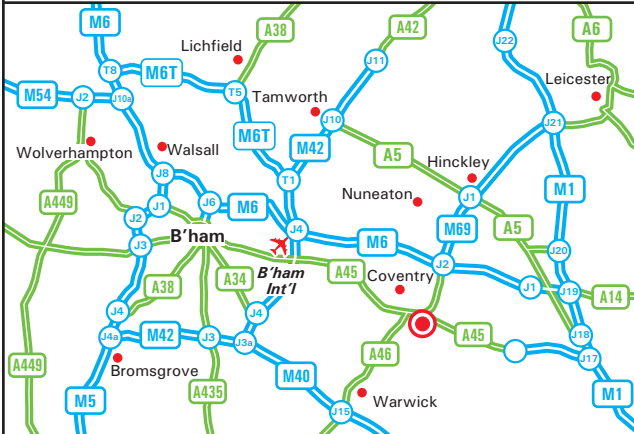

UNIPART AFTERMARKET LOGISTICS

Unipart Logistics
 Siskin Parkway West
 Middlemarch Business Park
 Baginton
 Coventry CV3 4FZ
www.unipartlogistics.com

From M6

- Leave the motorway at junction 2, and join the A46 towards Coventry.
- Remain on the A46 for 5 miles until the roundabout junction with the A45.
- Take the second exit at this roundabout for Coventry Airport.
- At the next roundabout take the first exit, remaining on Siskin Drive.
- Take the second exit at the next roundabout onto Siskin Parkway West.
- We are located on the right (see inset).

From M40

- Leave the motorway at junction 15 and take the A46 towards Coventry/Leamington.
- Follow A46 for approx 10 miles, leave A46 at the junction with the A45, turn right onto the A45 for approx 1 mile to the Tollbar roundabout, get in the right hand lane on approach to the roundabout traffic lights, take the fourth exit signed Baginton / Coventry Airport.
- At the next roundabout take the first exit, remaining on Siskin Drive.
- Take the second exit at the next roundabout onto Siskin Parkway West.
- We are located on the right (see inset).

By Train

- Coventry station is served by trains from B'ham International, B'ham New Street, Northampton, Milton Keynes Central and London Euston stations.
- Taxis are available at Coventry Station.

PRODUCED BY BUSINESS MAPS LTD FROM DIGITAL DATA. © BARTHOLOMEW (2004)